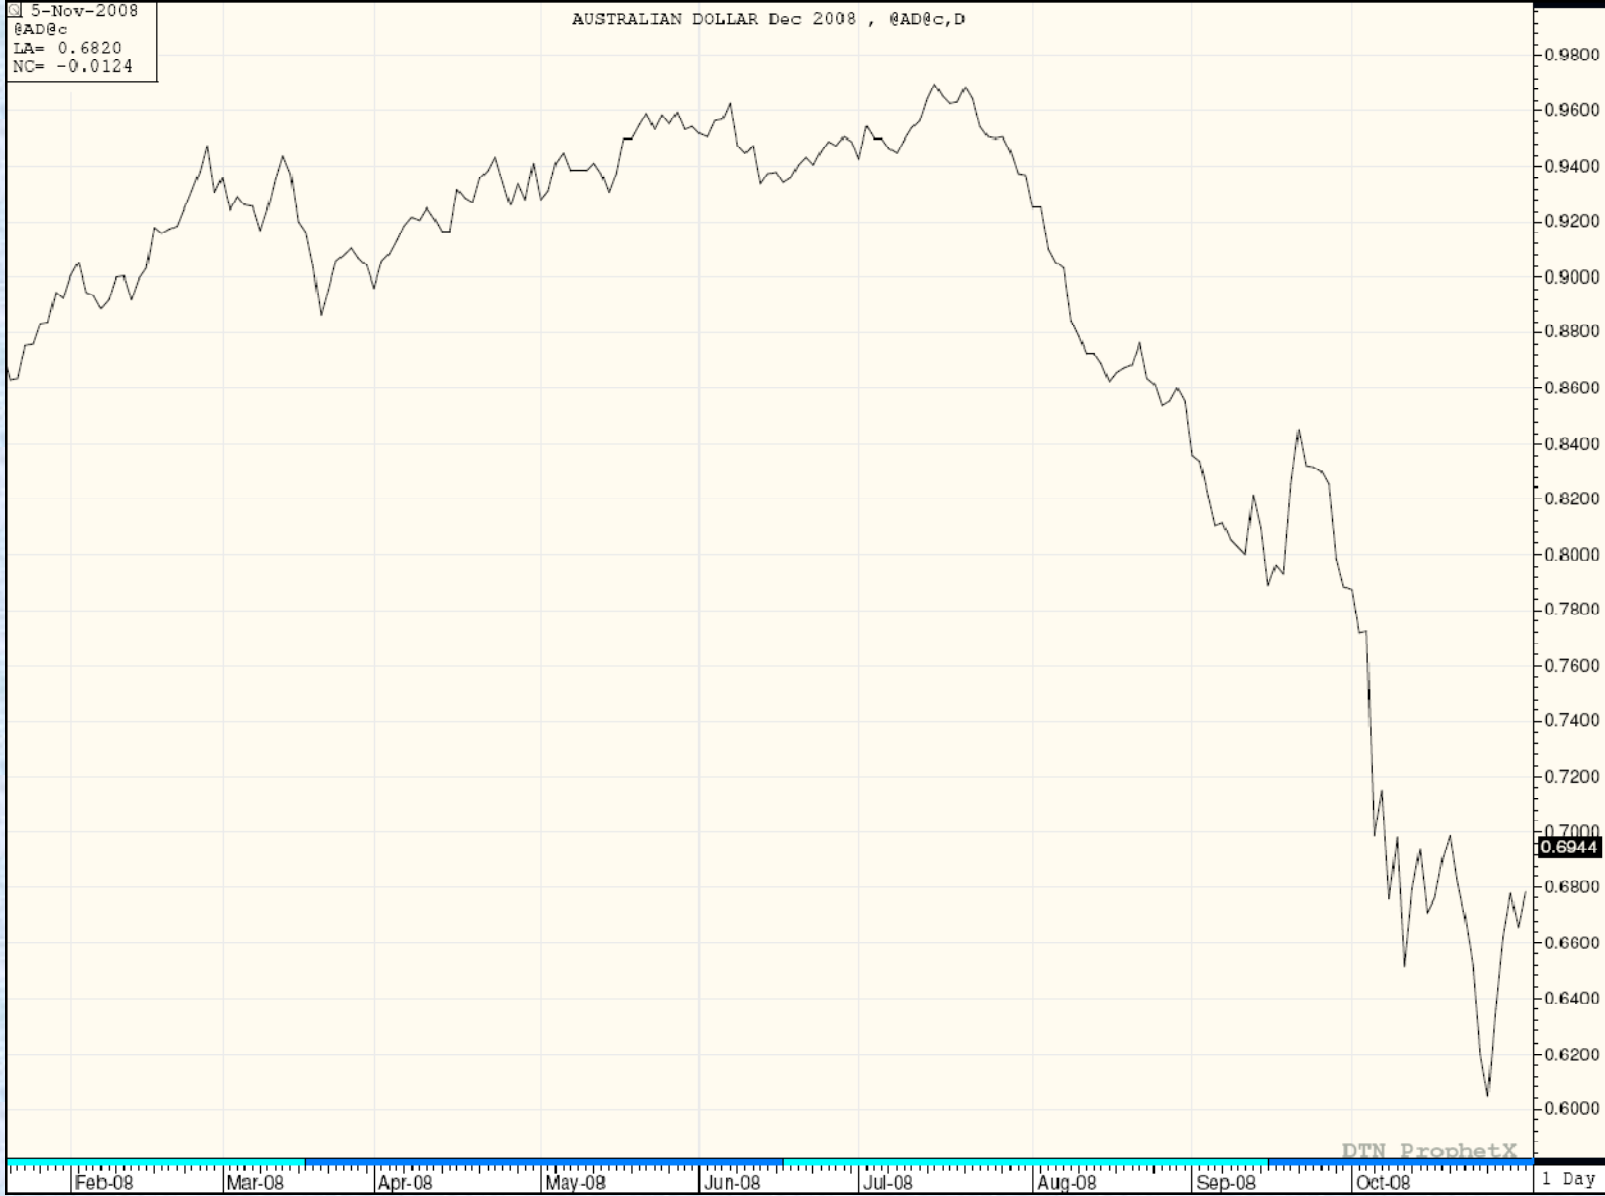

Columbia Grain International

An aerial photograph of a large industrial grain processing facility. The central part of the image shows a complex of tall, cylindrical grain elevators and processing structures. To the left, a long, low-profile warehouse or storage building is visible. In the foreground, a large cargo ship is docked at a pier, with a conveyor system extending from the facility to the ship. The facility is surrounded by a mix of paved areas, grass, and some trees. A road and what appears to be a railway track are also visible in the background.

Mike Wong
Sr. Vice-President

Ocean Freight PNW to Japan

Australian Dollar

Canadian Dollar

Euro

World Wheat Harvested Area

World Wheat

Ending Stocks Stocks-To-Use Ratio