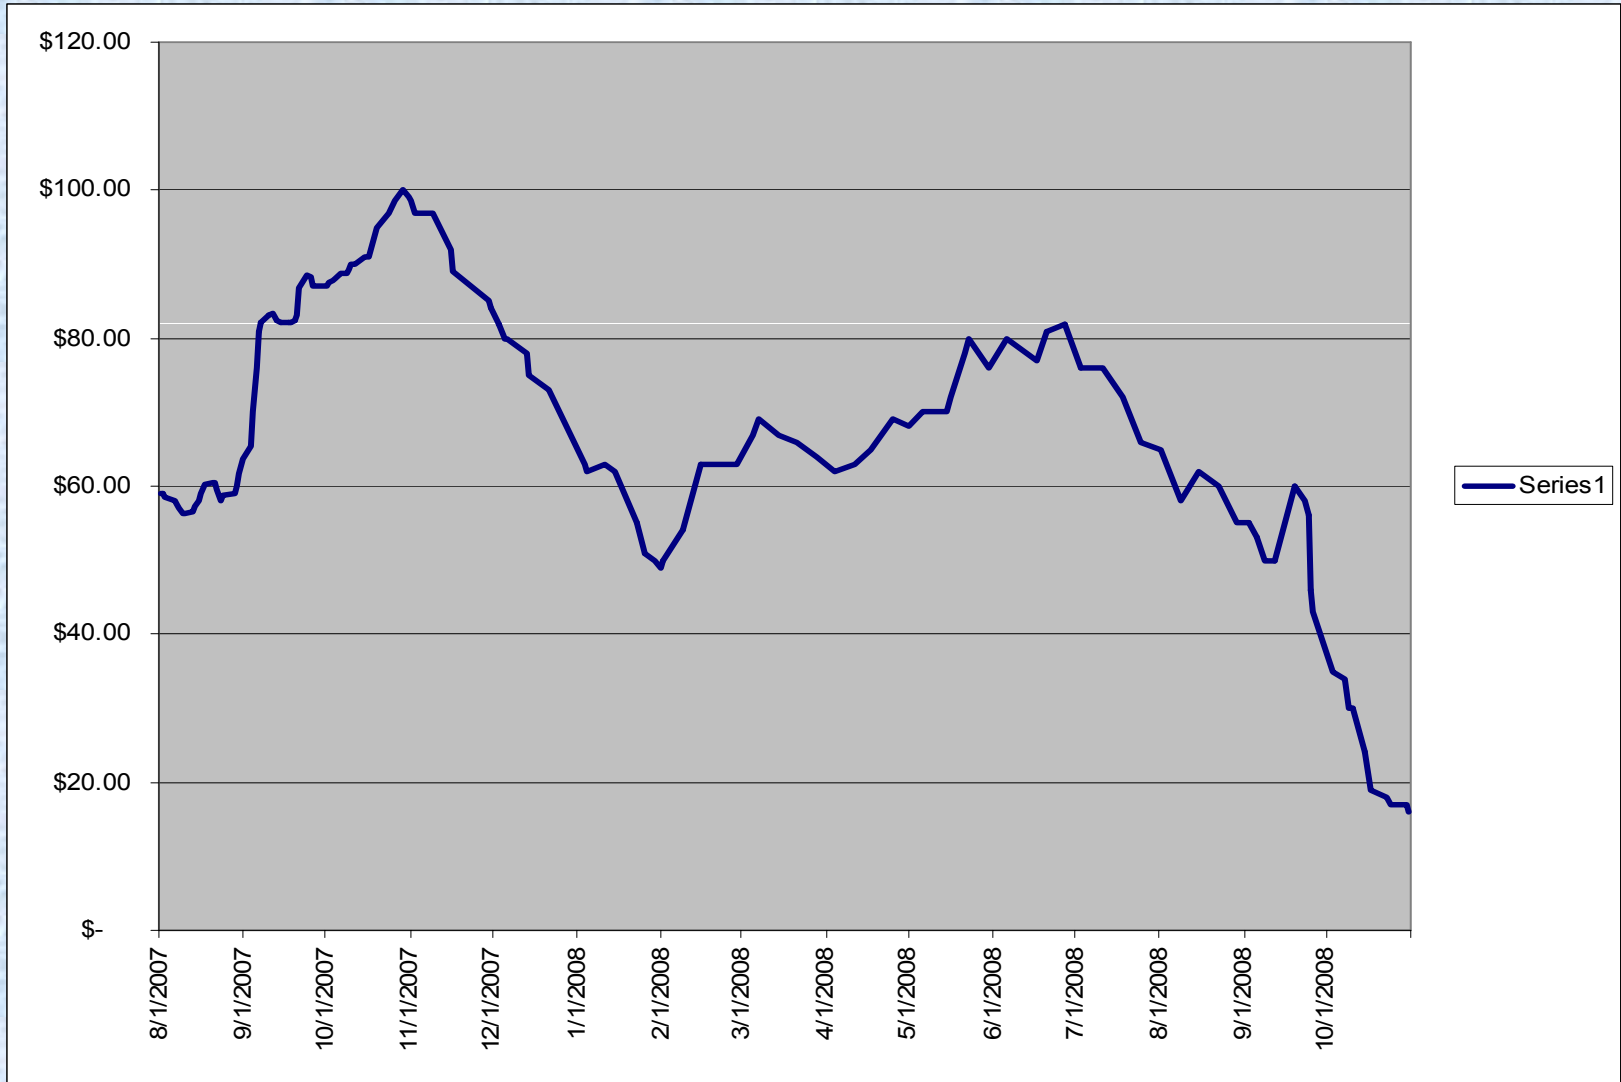

Ocean Freight PNW to Japan