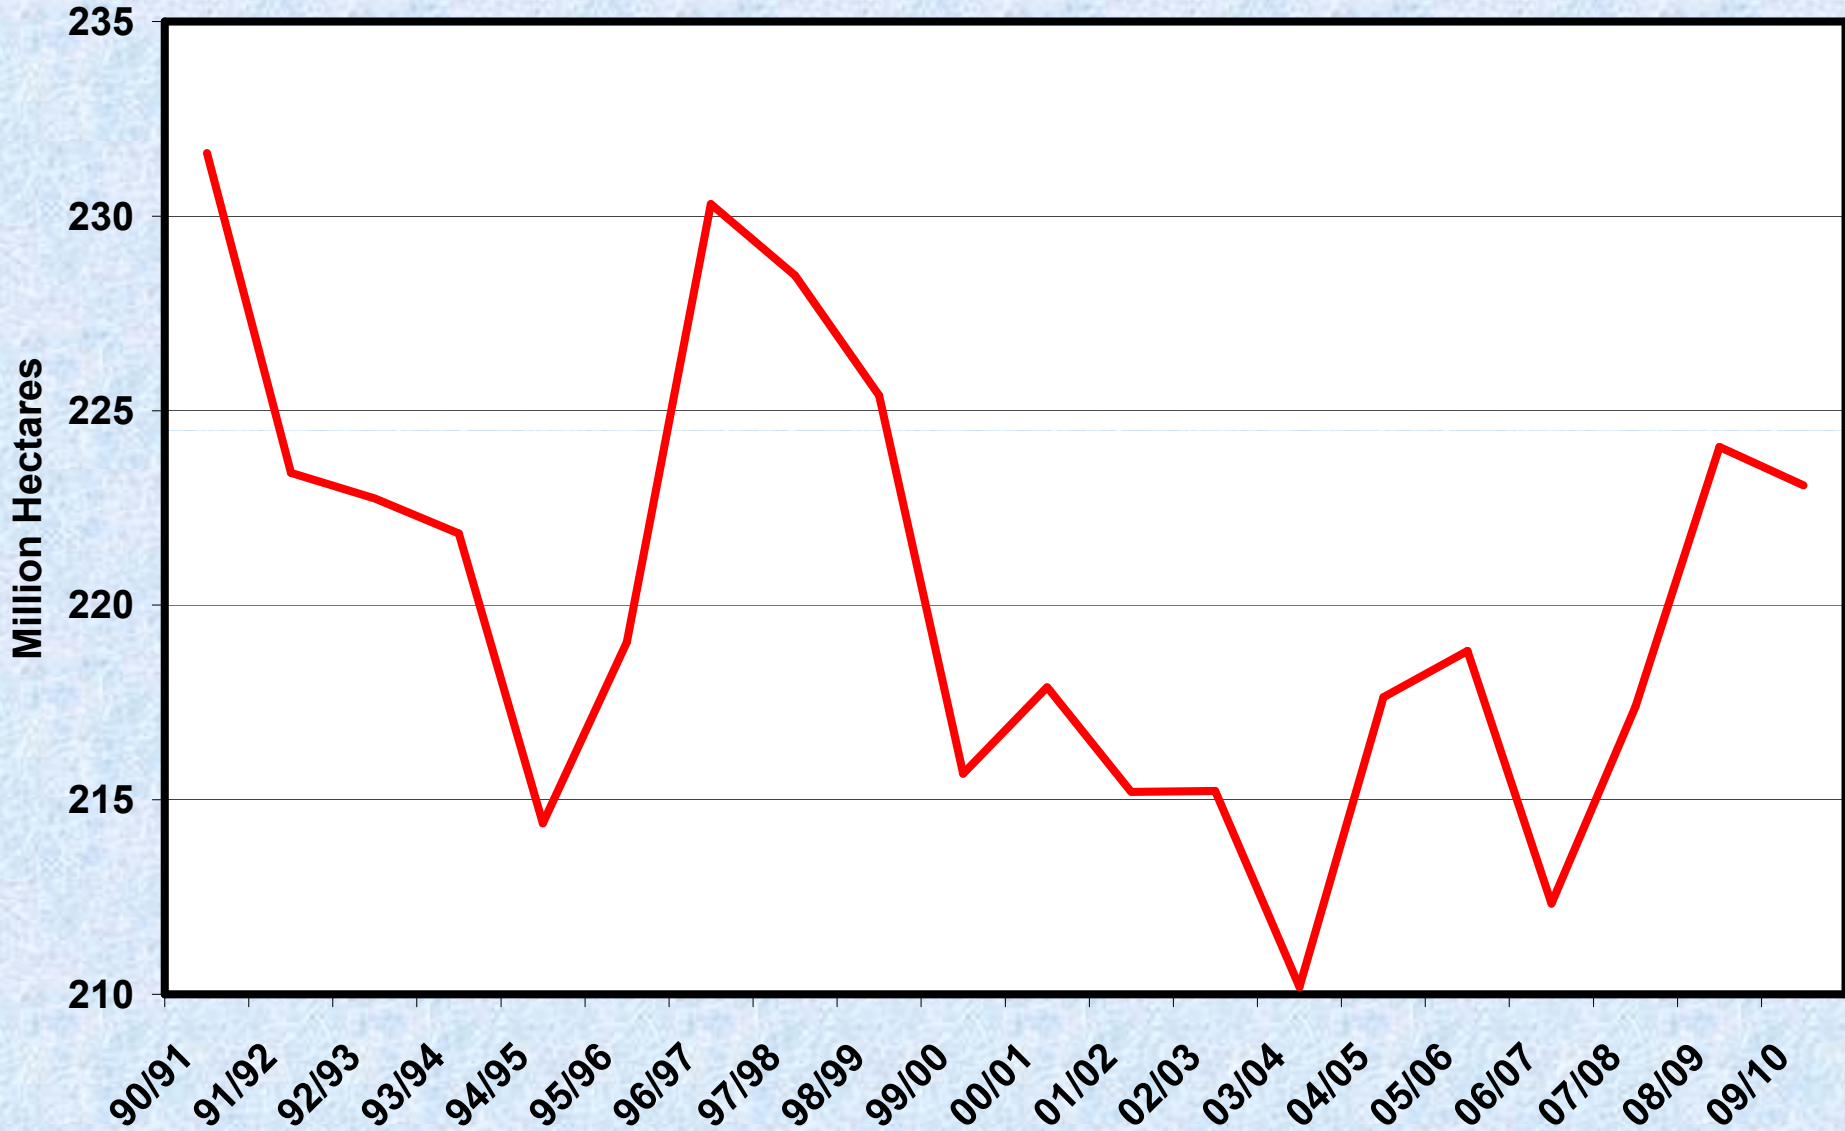

World Wheat Harvested Area