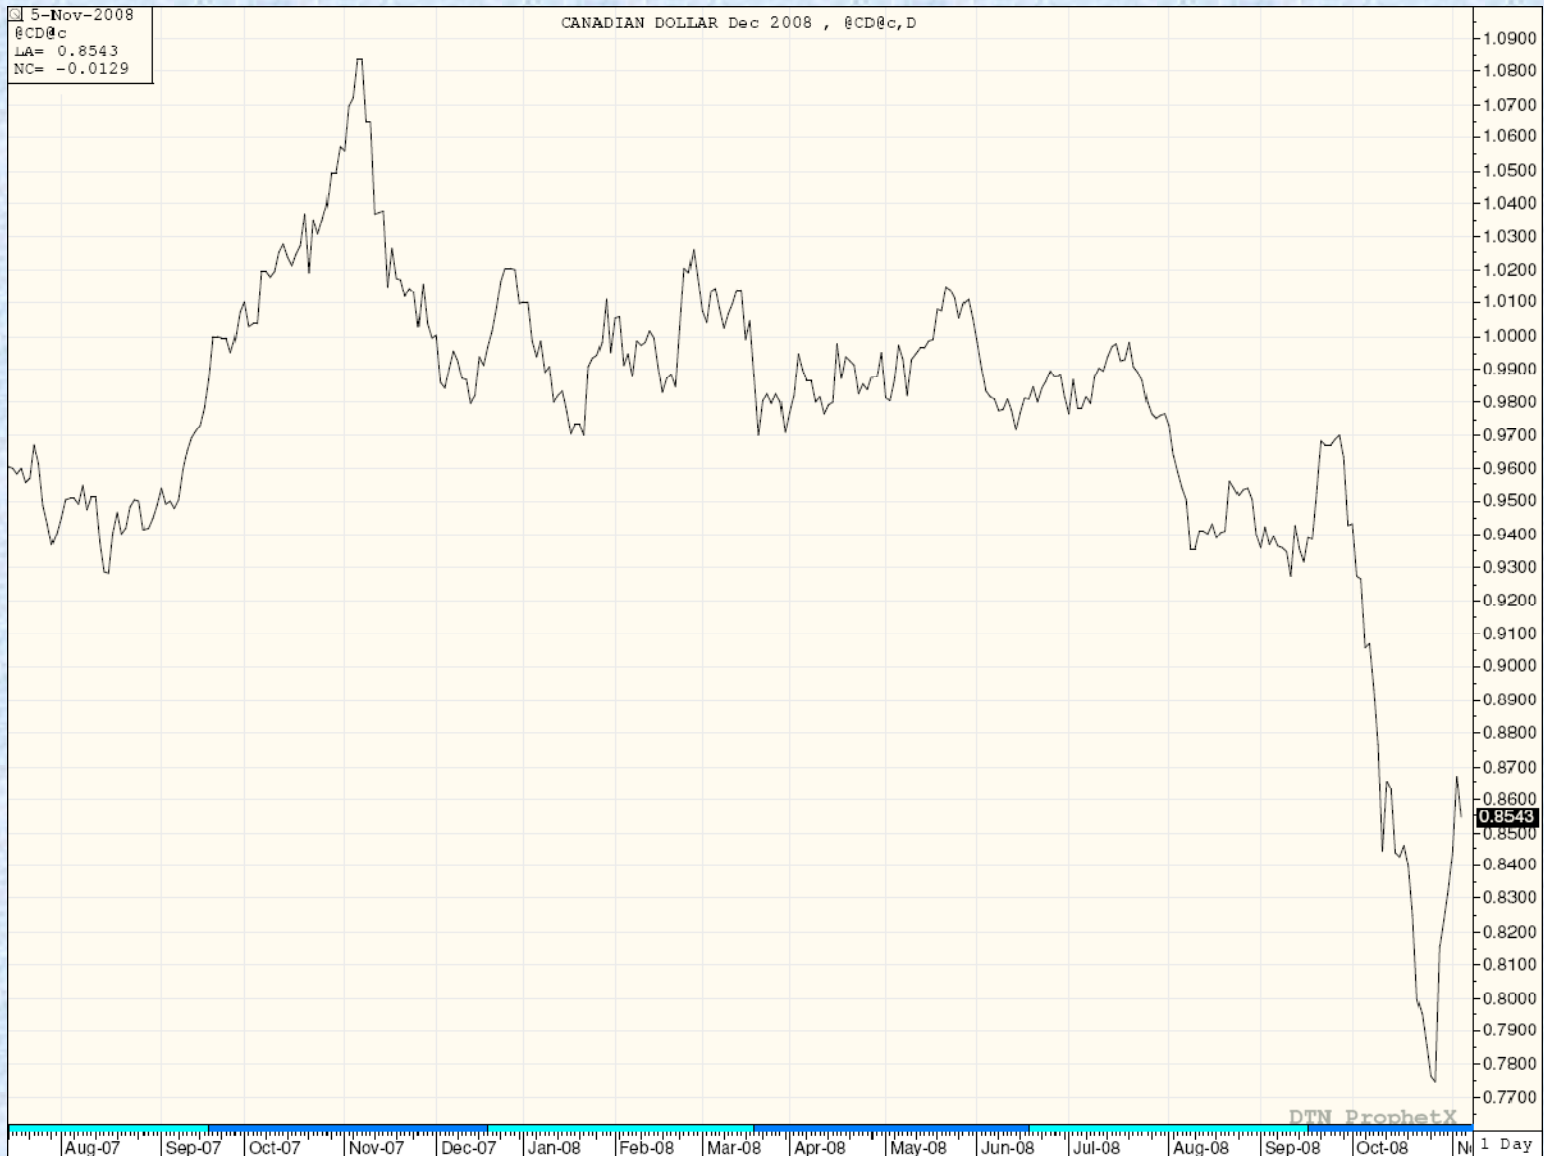

Columbia Grain International

An aerial photograph of a large industrial grain processing facility. The central part of the image shows a complex of tall, cylindrical grain elevators and processing structures. To the left, a long, low-profile warehouse or storage building is visible. In the foreground, a large cargo ship is docked at a pier, with a conveyor system extending from the facility to the ship. The facility is surrounded by a mix of paved areas, grass, and some trees. A road and what appears to be a railway track are also visible in the background.

Mike Wong
Sr. Vice-President

Ocean Freight PNW to Japan

Australian Dollar

Canadian Dollar

Euro

World Wheat Harvested Area

World Wheat

Ending Stocks Stocks-To-Use Ratio