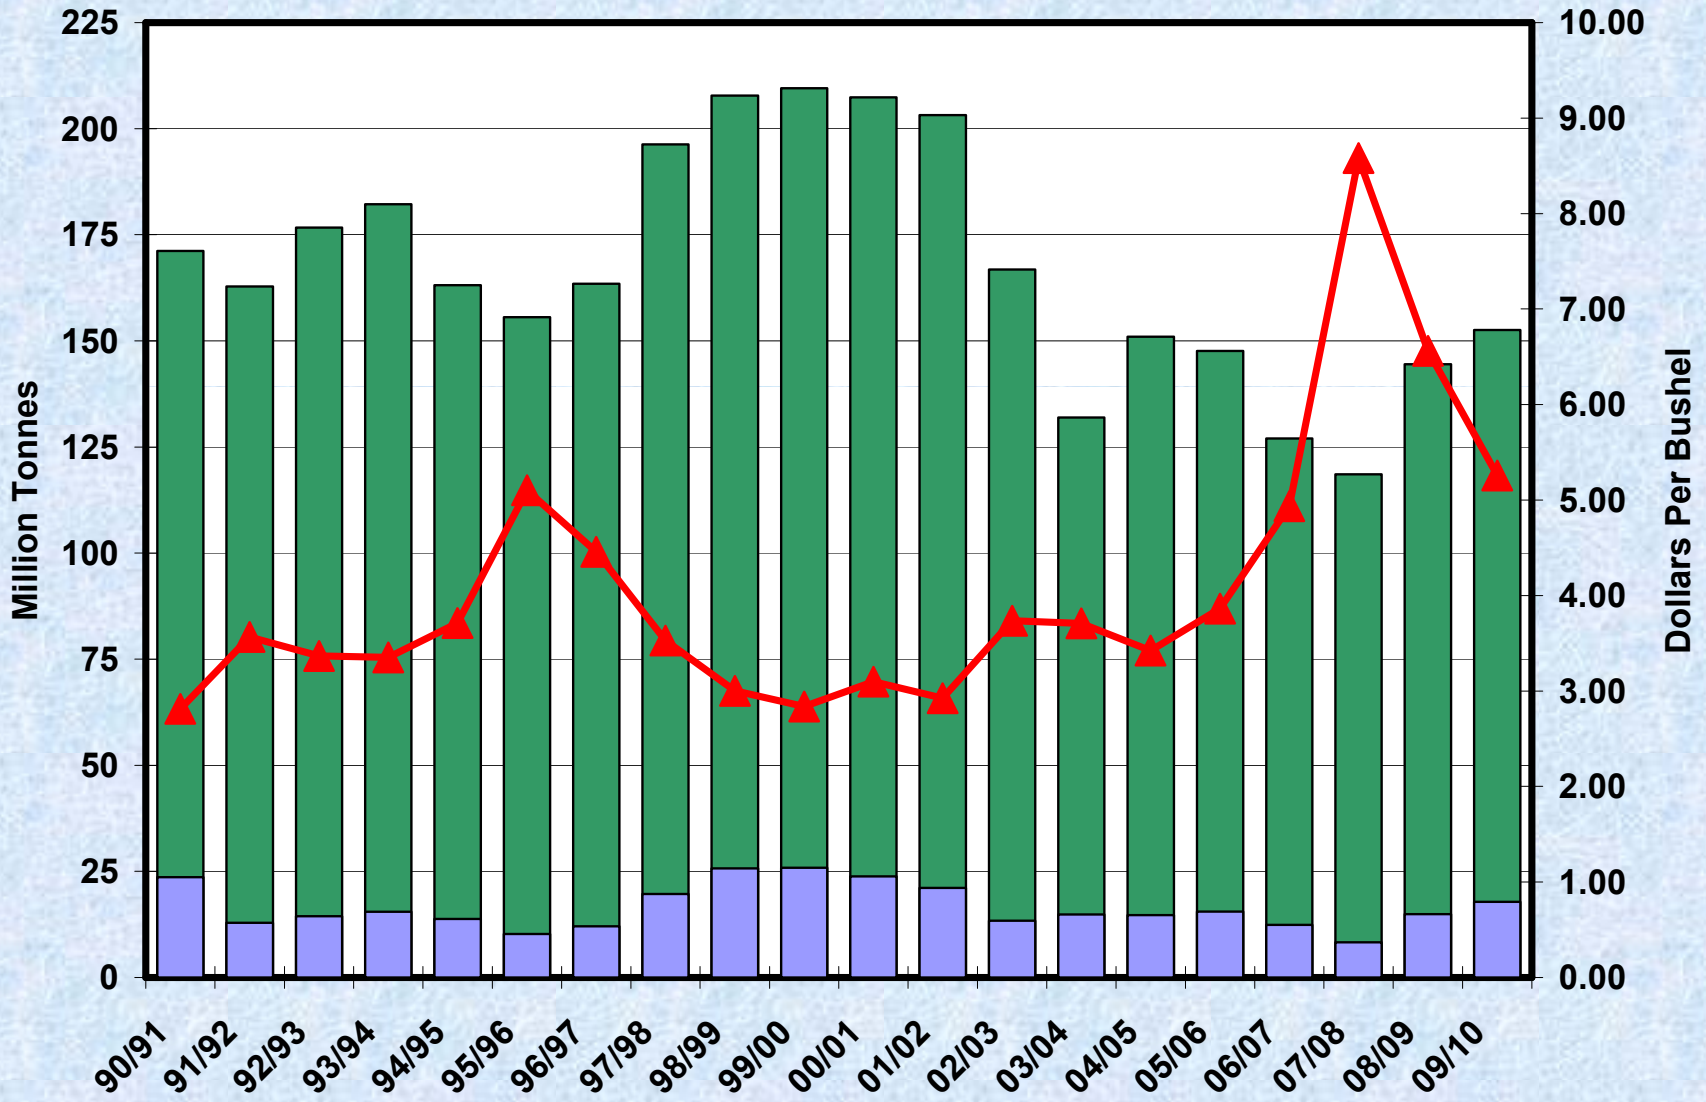

Columbia Grain International

An aerial photograph of a large industrial grain processing facility. The central part of the image shows a complex of tall, cylindrical grain elevators and processing structures. To the left, a long, low-profile warehouse or storage building is visible. In the foreground, a large cargo ship is docked at a pier, with a conveyor system extending from the facility to the ship. The facility is surrounded by a mix of paved areas, grass, and some trees. A road and what appears to be a railway track are also visible in the background.

World and US Ending Stocks With Nearby Futures Prices

World Ending Stocks US Ending Stocks KC Nearby Futures Prices

World Wheat Exports