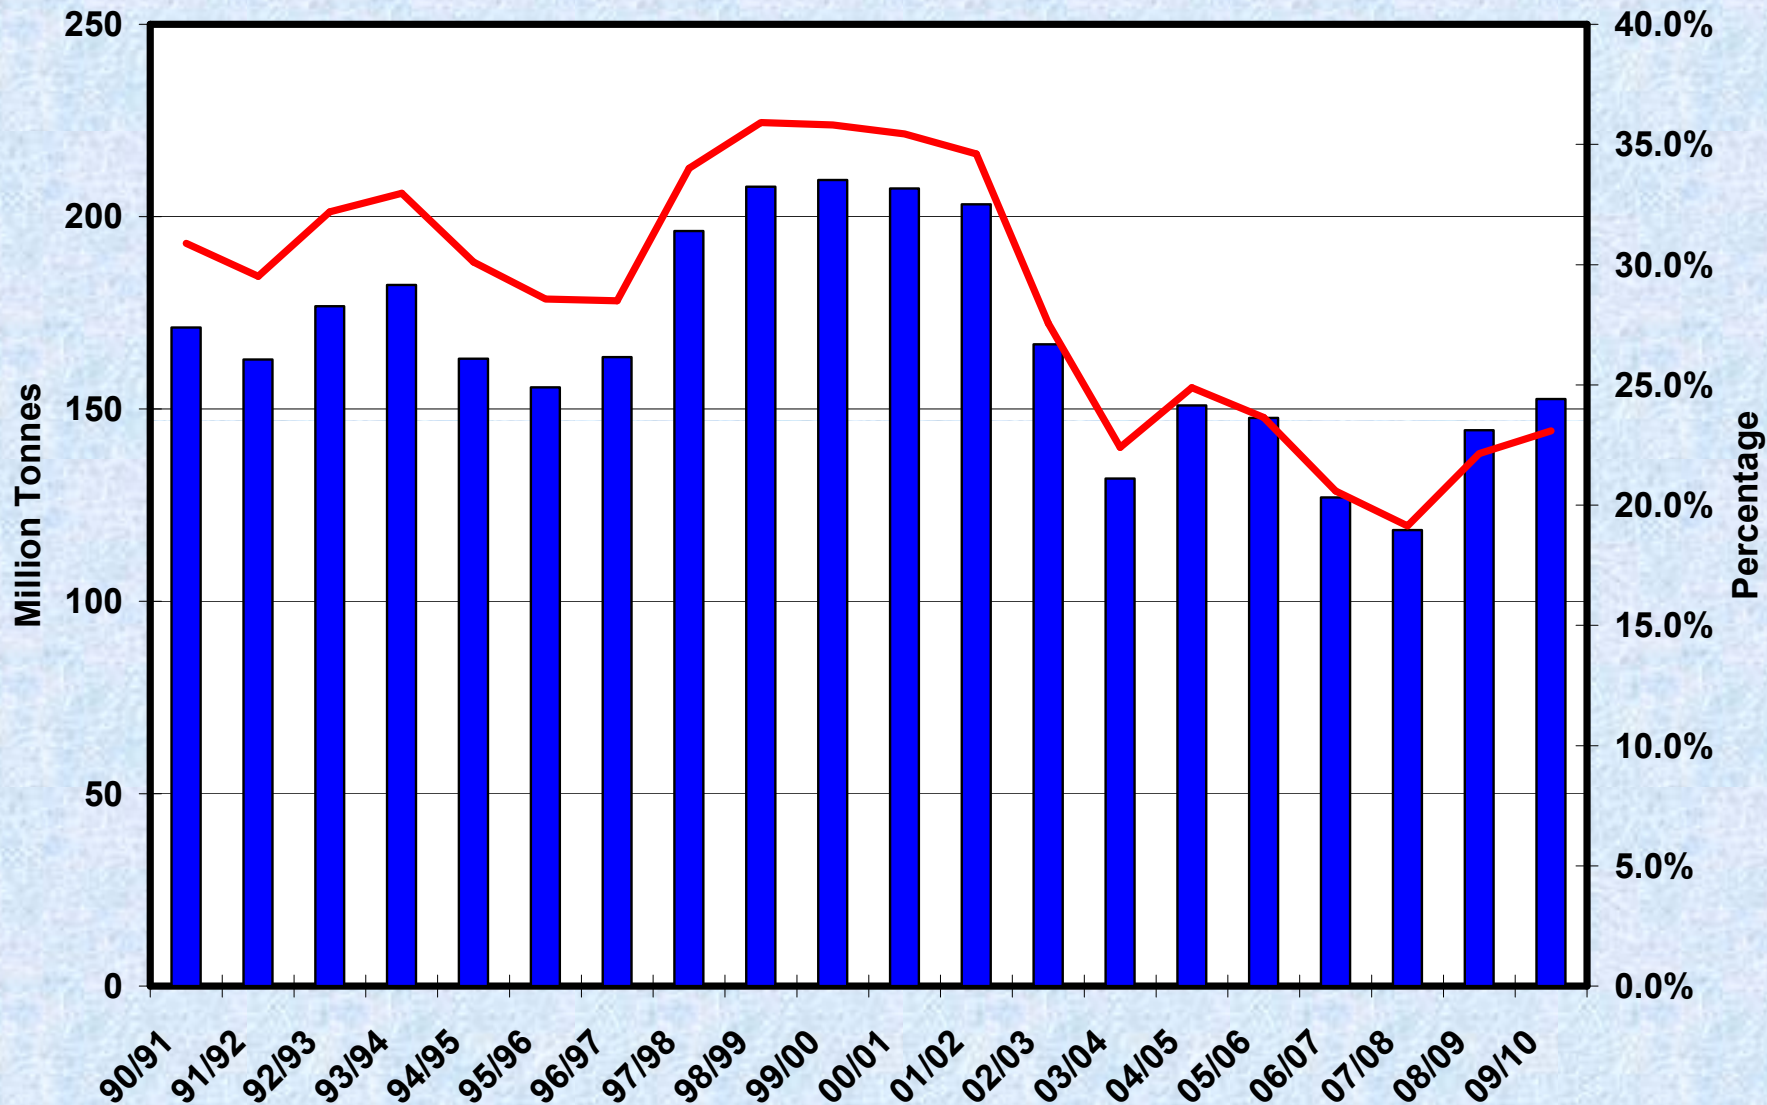

World Wheat

Ending Stocks Stocks-To-Use Ratio