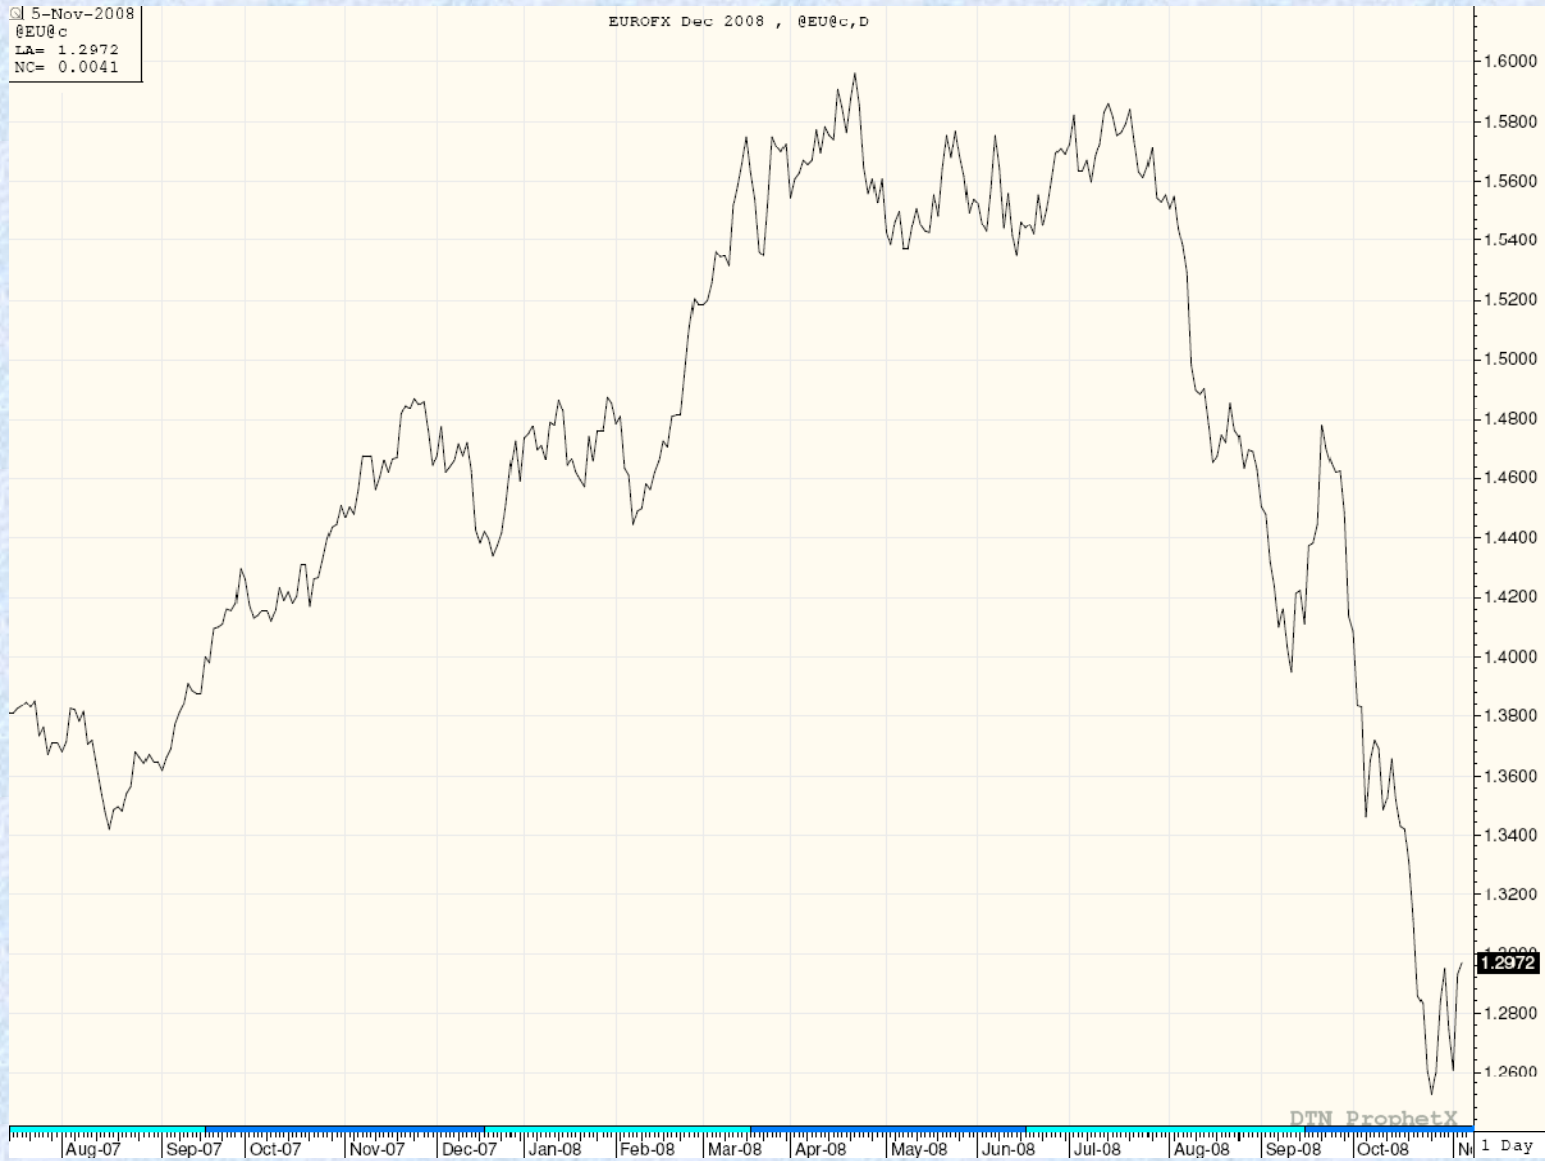

Columbia Grain International

An aerial photograph of a large industrial grain processing facility. The central part of the image shows a complex of tall, cylindrical grain elevators and processing structures. To the left, a long, low-profile warehouse or storage building is visible. In the foreground, a large cargo ship is docked at a pier, with a conveyor system extending from the facility to the ship. The facility is surrounded by a mix of paved areas, grass, and some trees. A road and what appears to be a railway track are also visible in the background.

Mike Wong
Sr. Vice-President

Ocean Freight PNW to Japan

Australian Dollar

Canadian Dollar

Euro

World Wheat Harvested Area

World Wheat

Ending Stocks Stocks-To-Use Ratio